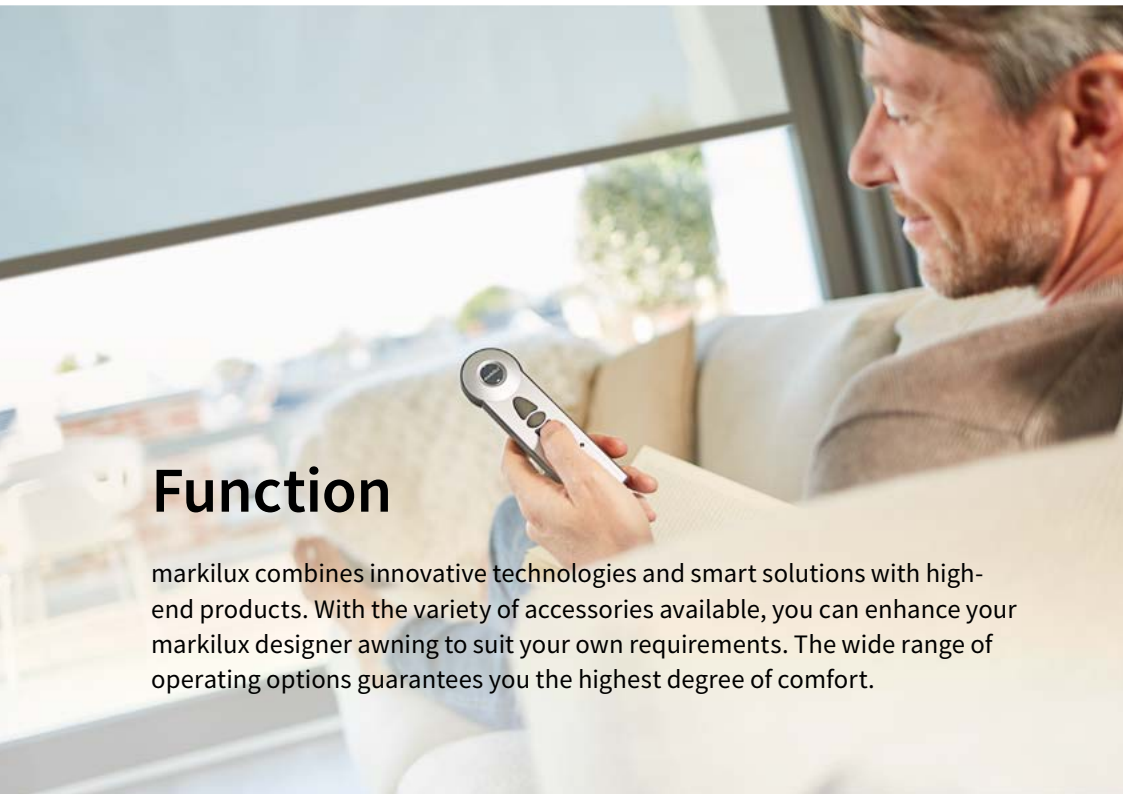

Quality

Every detail is important during the production of our designer awnings. The high-grade materials and the comprehensive quality management system used ensure that each awning will have an extremely long service life. markilux is certified according to the DIN EN ISO 9001 standard and with this we pursue one objective: The satisfaction of our customers.