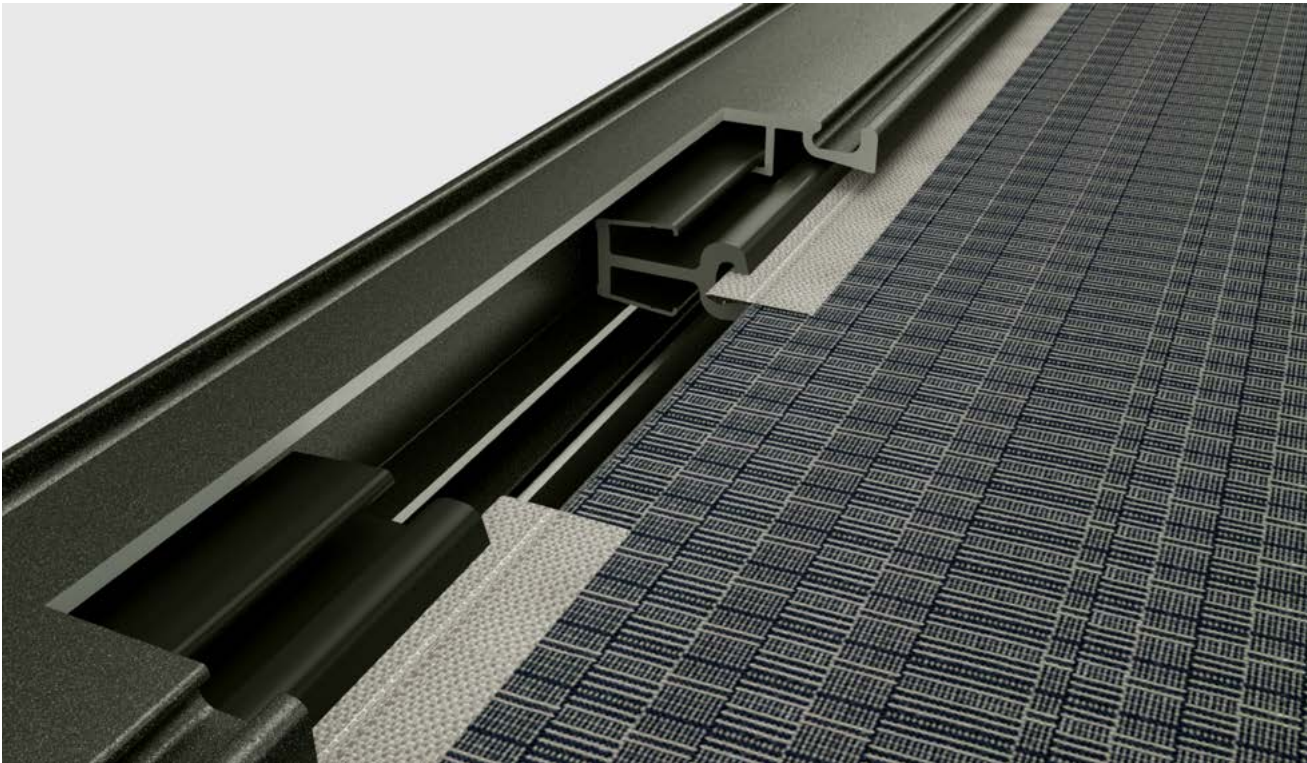

Options and accessories for vertical cassette blinds and awnings

markilux tracfix One of many markilux sophisticated features: the lateral cover guidance without gap between awning cover and guide track. For a more beautiful overall appearance and better wind stability.